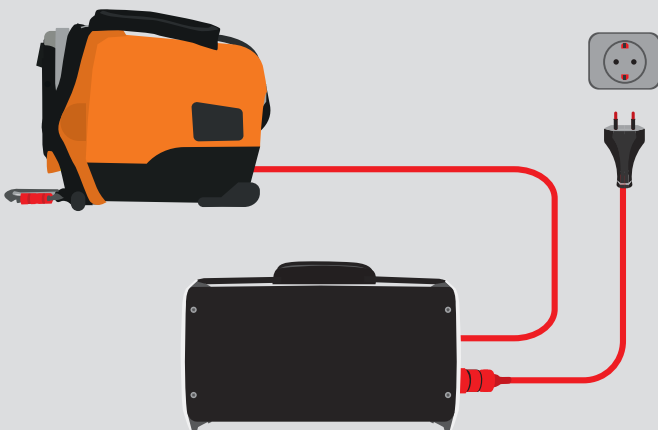

THE POWER TO KEEP YOU GOING

PPS

PORTABLE
POWER SUPPLY

The latest development from SKYLOTEC is the Portable Power Supply (PPS), specifically designed for our ActSafe ACX and ACCII Ascenders.

Expand your working schedule and work even more efficiently at height with the nearly unlimited power of the PPS

The easy-to-install PPS delivers stable and dependable power to your ActSafe ACX or ACCII Ascender.

It's simple to work smarter with the Portable Power Supply.

- ✓ Longer lifting distances
- ✓ Easy set-up and handling
- ✓ Greater system versatility

HAND-BUILT
IN SWEDEN

Dependable power for lifting without compromise

The SKYLOTEC Power Ascender System

The ActSafe Ascender and Power Supply form a fast and versatile system for lifting people or equipment with the Ascender operated from a fixed position.

It couldn't be more simple:

- 1 Plug in the Power Supply
- 2 Connect it to the Ascender
- 3 You are ready to go

 SKYLOTEC

Find your distributor at
www.skylotec.com

Possible applications

Scenario 1

Using the Power Supply in wind turbines, you: