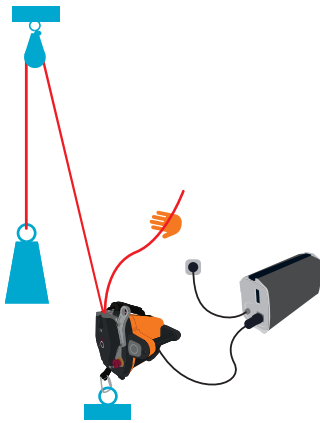

THE POWER TO KEEP YOU GOING

PPS

PORTABLE
POWER SUPPLY

The latest development from SKYLOTEC is the Portable Power Supply (PPS), specifically designed for our ActSafe ACX and ACCII Ascenders.

Expand your working schedule and work even more efficiently at height with the nearly unlimited power of the PPS

The easy-to-install PPS delivers stable and dependable power to your ActSafe ACX or ACCII Ascender.

It's simple to work smarter with the Portable Power Supply.

- ✓ Longer lifting distances
- ✓ Easy set-up and handling
- ✓ Greater system versatility

HAND-BUILT
IN SWEDEN

Dependable power for lifting without compromise

The SKYLOTEC Power Ascender System

The ActSafe Ascender and Power Supply form a fast and versatile system for lifting people or equipment with the Ascender operated from a fixed position.

It couldn't be more simple:

- 1 Plug in the Power Supply
- 2 Connect it to the Ascender
- 3 You are ready to go

 SKYLOTEC

Find your distributor at
www.skylotec.com

Possible applications

Scenario 1

Using the Power Supply in wind turbines, you: